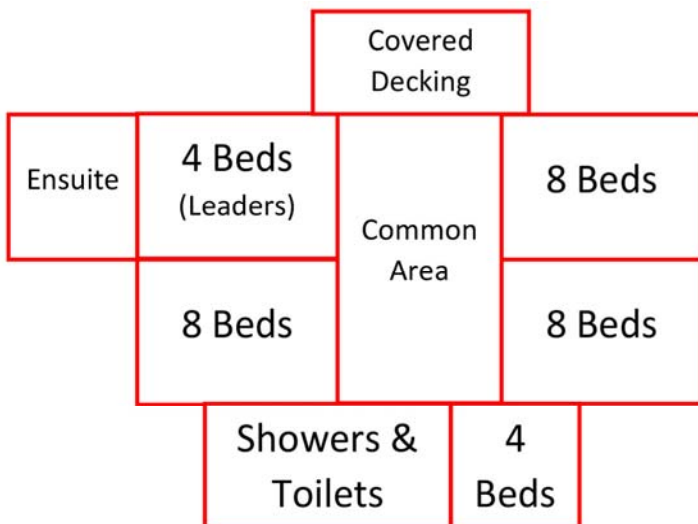

Don Bosco Camp Bed Plan

Green Dorm
 Camper Beds 24
 Leader Beds 8
 Total 32

Blue Dorm
 Camper Beds 24
 Leader Beds 8
 Total 32

Red Dorm
 Camper Beds 28
 Leader Beds 4
 Total 32

Yellow Dorm
 Camper Beds 28
 Leader Beds 4
 Total 32