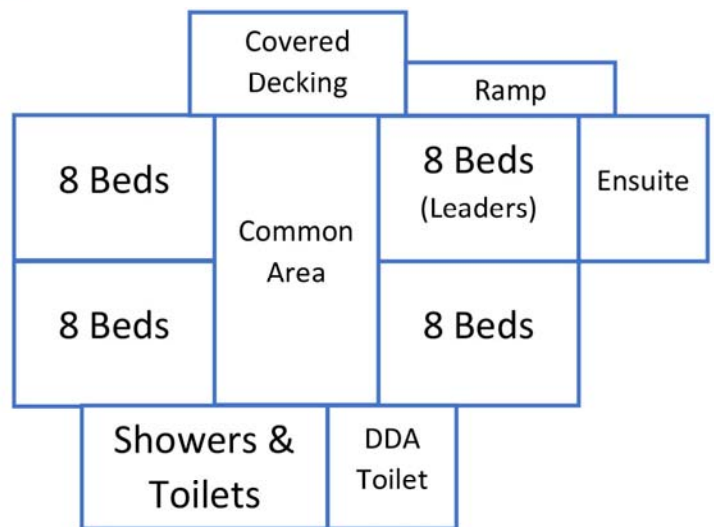

Don Bosco Camp Bed Plan

Green Dorm
 Camper Beds 24
 Leader Beds 8
 Total 32

Blue Dorm
 Camper Beds 24
 Leader Beds 8
 Total 32

Red Dorm
 Camper Beds 28
 Leader Beds 4
 Total 32

Yellow Dorm
 Camper Beds 28
 Leader Beds 4
 Total 32