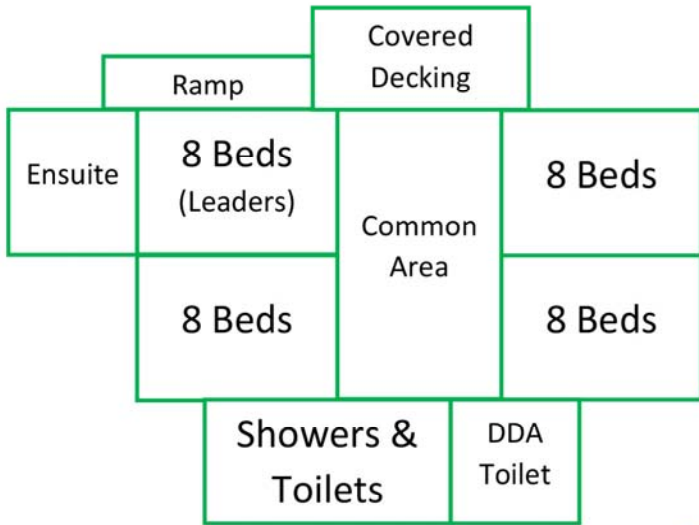

Don Bosco Camp Bed Plan

Green Dorm
 Camper Beds 24
 Leader Beds 8
 Total 32

Blue Dorm
 Camper Beds 24
 Leader Beds 8
 Total 32

Red Dorm
 Camper Beds 28
 Leader Beds 4
 Total 32

Yellow Dorm
 Camper Beds 28
 Leader Beds 4
 Total 32