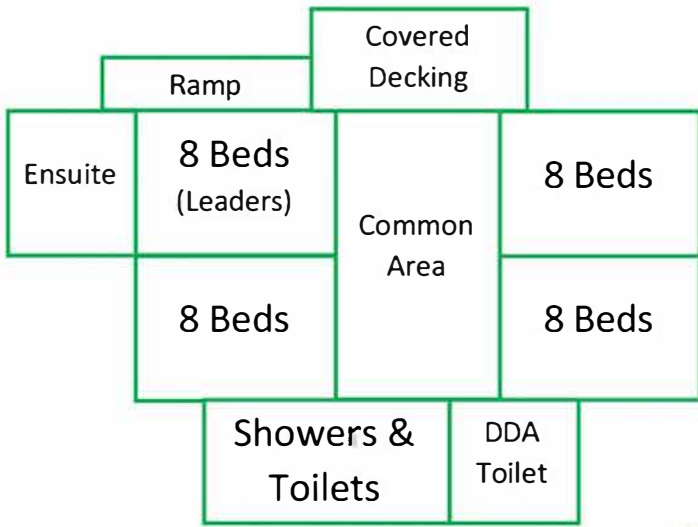

Bed Plan

Green Dorm

Camper Beds	24
Leader Beds	8
Total	32

Blue Dorm

Camper Beds	24
Leader Beds	8
Total	32

Red Dorm

Camper Beds	28
Leader Beds	4
Total	32

Yellow Dorm

Camper Beds	28
Leader Beds	4
Total	32