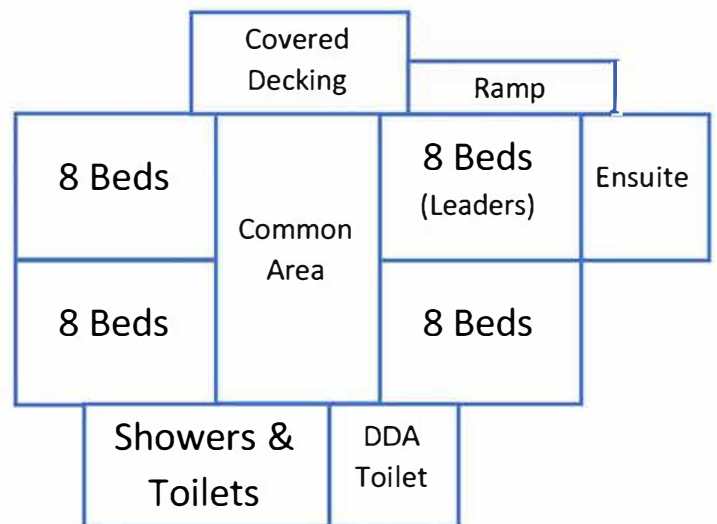

Bed Plan

Green Dorm

Camper Beds	24
Leader Beds	8
Total	32

Blue Dorm

Camper Beds	24
Leader Beds	8
Total	32

Red Dorm

Camper Beds	28
Leader Beds	4
Total	32

Yellow Dorm

Camper Beds	28
Leader Beds	4
Total	32