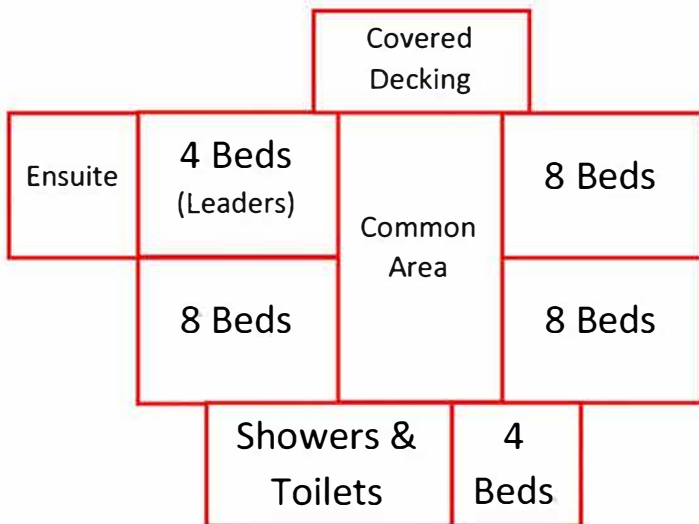

Bed Plan

Green Dorm

Camper Beds	24
Leader Beds	8
Total	32

Blue Dorm

Camper Beds	24
Leader Beds	8
Total	32

Red Dorm

Camper Beds	28
Leader Beds	4
Total	32

Yellow Dorm

Camper Beds	28
Leader Beds	4
Total	32